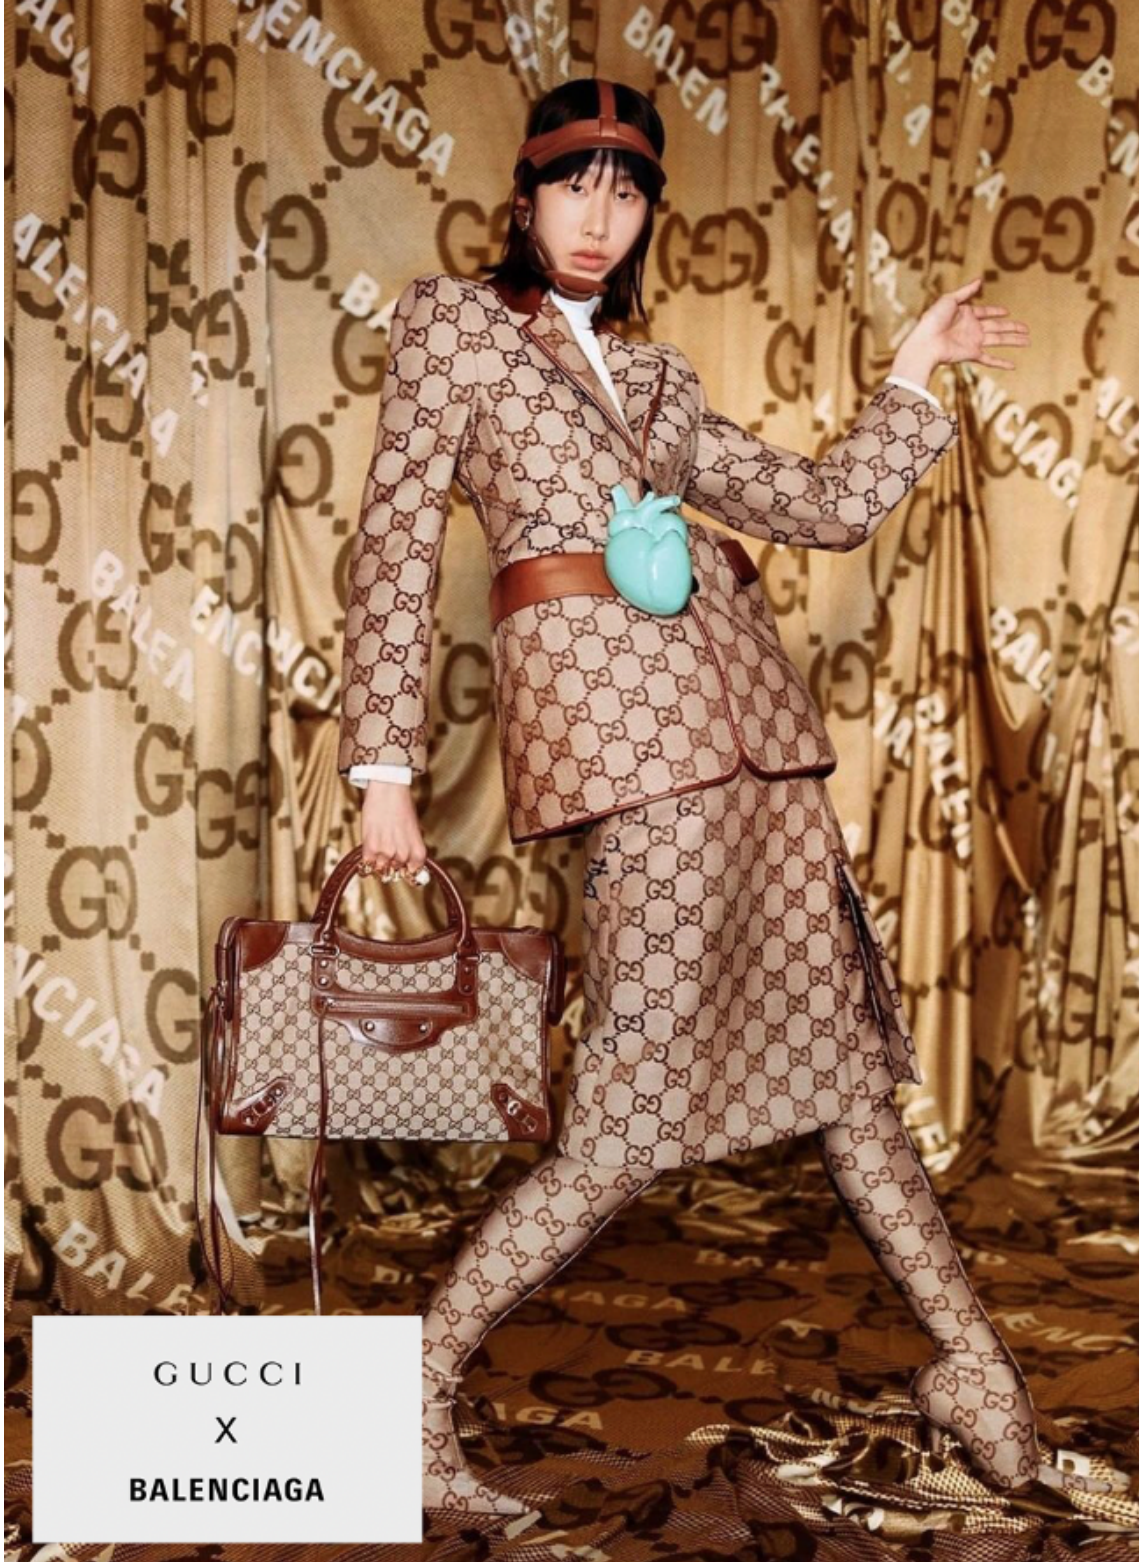

LEE J MOON

height 5'11" · bust 32" · cup A/B · waist 24" · hips 34.5" · dress 34-36 EU/4-6 US/6-8 UK
shoes size 39.5 EU/8.5 US/6 UK · hair black · eyes brown